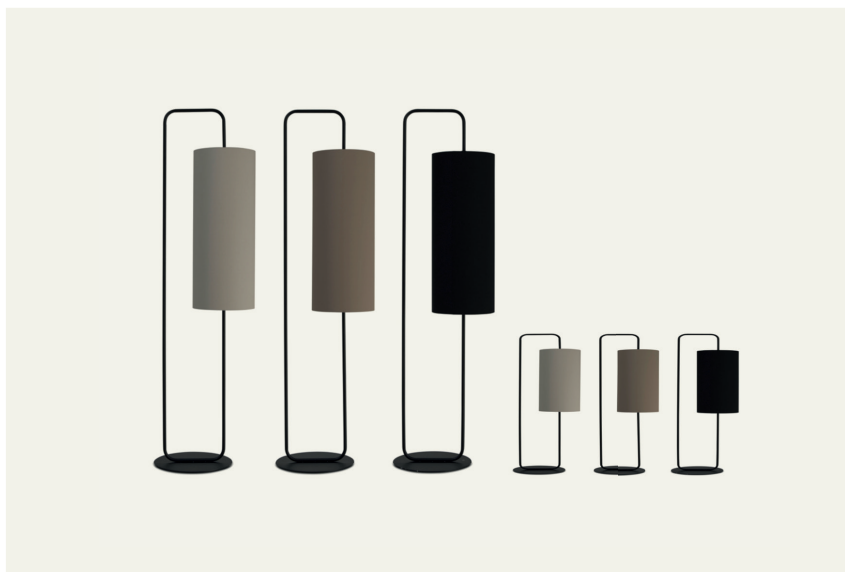

LOOP lamps

Floor lamp Height 170 cm
Table lamp Height 61 cm

Coated steel
Wool/polyamide fabric

- Taupe
- Mocha
- Black