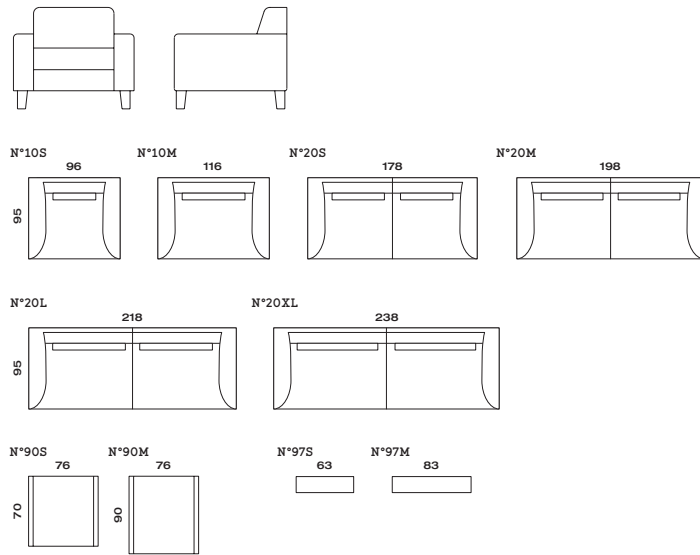

LUCIE sofa & armchair

Design Tessa Lauwaert

---

Back height	84 cm
Seat height	44 cm
Seat depth	52 cm
Feet height	20 cm

---

**Technical info**  
 Legs: black powder coated steel  
 (RAL 9005) / other RAL colours  
 available with surcharge