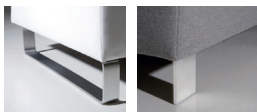

MIT sofa

Design Studio Segers

Back height 67 cm  
 Seat height 38 cm  
 Seat depth 62 cm  
 Feet height 13 cm  
 Armrest height 67 cm

Technical info  
 Feet available in black powder coated steel (RAL 9005) and alu 3 heights: 10/13/16 cm