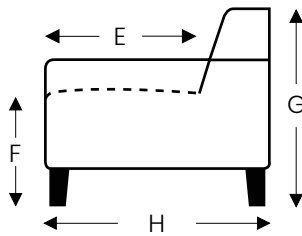

FELINE sofa

Design
Studio
Moome

TECHNICAL INFO

Available in a wide range
of fabrics and leathers

- A. Armrest height: 59 cm / 23.2 in
- B. Width : variable per elements
- C. Feet height: 9 cm / 3.5 in
- D. Arm width: 21 cm / 8.2 in
- E. Seat dept: 60 cm / 23.6 in
- F. Seat height: 42 cm / 16.5 in
- G. Back height: 81 cm / 31.8 in
- H. Dept: 106 cm / 41.7 in