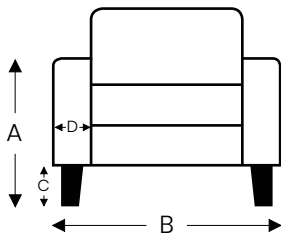

FELINE sofa

Design
Studio
Moome

TECHNICAL INFO

Available in a wide range
of fabrics and leathers

- A. Armrest height: 59 cm / 23.2 in
- B. Width : variable per elements
- C. Feet height: 9 cm / 3.5 in
- D. Arm width: 21 cm / 8.2 in
- E. Seat dept: 60 cm / 23.6 in
- F. Seat height: 42 cm / 16.5 in
- G. Back height: 81 cm / 31.8 in
- H. Dept: 106 cm / 41.7 in