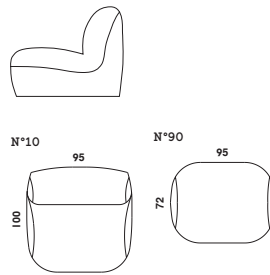

LALA sofa & pouffe

Design Studio Yonoh

Back height	77 cm
Seat height	44 cm
Seat depth	62 cm

Available in a wide range of fabrics and leathers