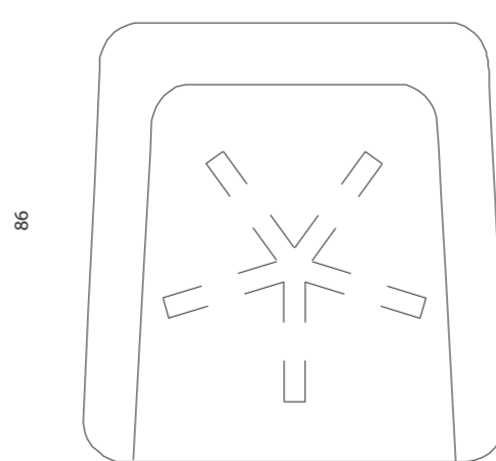

MARIUS relax

N°10..F

80

N°91

52

Design Studio Moome

SMALL

Back height	113 cm (with cushion)
Seat height	42 cm
Seat depth	50 cm
Armrest height	58 cm

MEDIUM

Back height	116 cm (with cushion)
Seat height	45 cm
Seat depth	52 cm
Armrest height	61 cm

LARGE

Back height	119 cm (with cushion)
Seat height	48 cm
Seat depth	54 cm
Armrest height	64 cm

N°10

80

HS22

35

Technical info

Standard with swivel base

Available with

- USB charging point
- gas spring
- 2 motors + battery
- Inflatable Lumbar Support
- Electric heating in the seat

Available in

- uniform upholstery
- combination upholstery

Available in a wide range of fabrics and leathers

N°03-05

80

MARIUS armchair

N°10M

80

HS22

35

Design Studio Moome

Back height	116 cm
Seat height	45 cm
Seat depth	52 cm
Armrest height	61 cm

Available in a wide range of fabrics and leathers