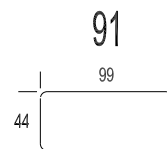

-----
leather seams