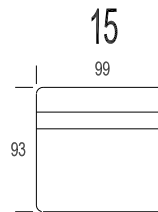

-----
leather seams