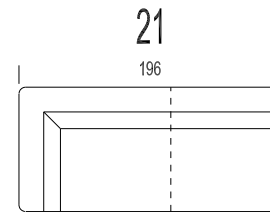

-----
leather seams