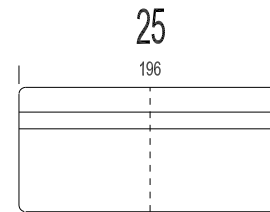

-----
leather seams