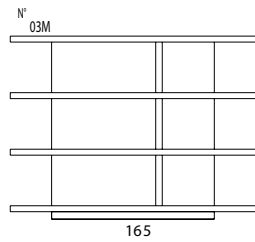

## PI cupboard / rack

• Studio Segers

Frame: Oak

Back: Black MDF

Front panels: Available in plexi

Back panels: Available in different fabrics

P 54-58

Upholstered back panel s