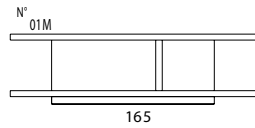

## PI cupboard / rack

• Studio Segers

Frame: Oak

Back: Black MDF

Front panels: Available in plexi

Back panels: Available in different fabrics

P 54-58

Upholstered back panel s