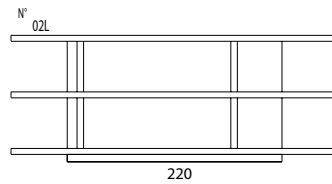

## PI cupboard / rack

• Studio Segers

Frame: Oak

Back: Black MDF

Front panels: Available in plexi

Back panels: Available in different fabrics

P 54-58

Upholstered back panel s