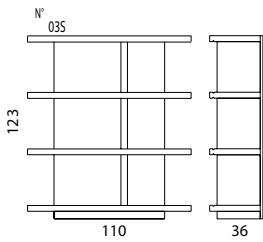

## PI cupboard / rack

• Studio Segers

Frame: Oak

Back: Black MDF

Front panels: Available in plexi

Back panels: Available in different fabrics

P 54-58

Upholstered back panel s