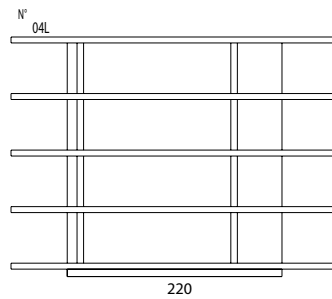

## PI cupboard / rack

• Studio Segers

Frame: Oak

Back: Black MDF

Front panels: Available in plexi

Back panels: Available in different fabrics

P 54-58

Upholstered back panel s