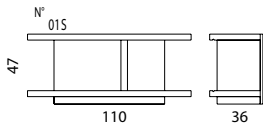

## PI cupboard / rack

• Studio Segers

Frame: Oak

Back: Black MDF

Front panels: Available in plexi

Back panels: Available in different fabrics

P 54-58

Upholstered back panel s