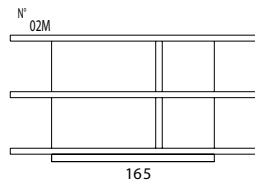

## PI cupboard / rack

• Studio Segers

Frame: Oak

Back: Black MDF

Front panels: Available in plexi

Back panels: Available in different fabrics

P 54-58

Upholstered back panel s