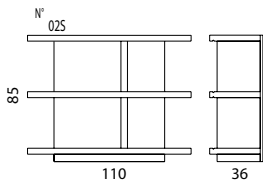

## PI cupboard / rack

• Studio Segers

Frame: Oak

Back: Black MDF

Front panels: Available in plexi

Back panels: Available in different fabrics

P 54-58

Upholstered back panel s