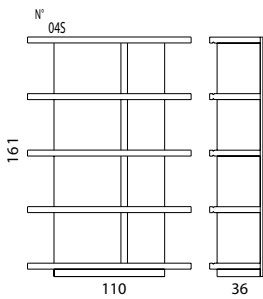

## PI cupboard / rack

• Studio Segers

Frame: Oak

Back: Black MDF

Front panels: Available in plexi

Back panels: Available in different fabrics

P 54-58

Upholstered back panel s