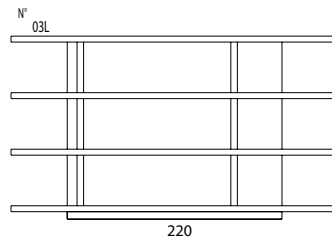

## PI cupboard / rack

• Studio Segers

Frame: Oak

Back: Black MDF

Front panels: Available in plexi

Back panels: Available in different fabrics

P 54-58

Upholstered back panel s